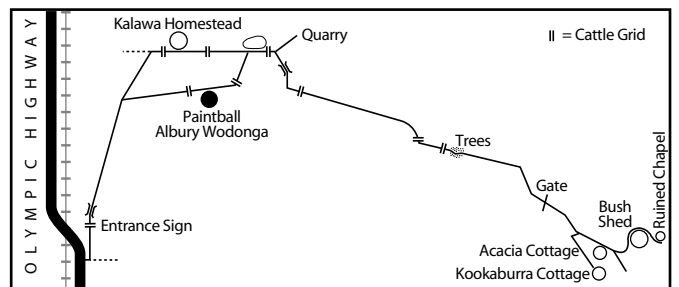

Location Map

## From Albury and Melbourne

Follow the Hume Freeway north from Albury 19 km to the Olympic Highway (left turn, Bells Road). \*Continue 5.5 km and turn right (before rail overpass) at Rodgers Road, then immediately turn left to Paterson Road. Continue 1.8 km to directional sign. Turn right and continue to Paintball Albury Wodonga.

## From Holbrook and Sydney

Follow the Hume Highway south from Holbrook 46 km to Olympic Highway (right turn, Bells Road) then continue as above\*.

Phone (02) 6026 0343

Fax (02) 6026 0349

\*Distances measured from Borella Rd overpass (Riverina Hwy) on Hume Freeway in central Albury.